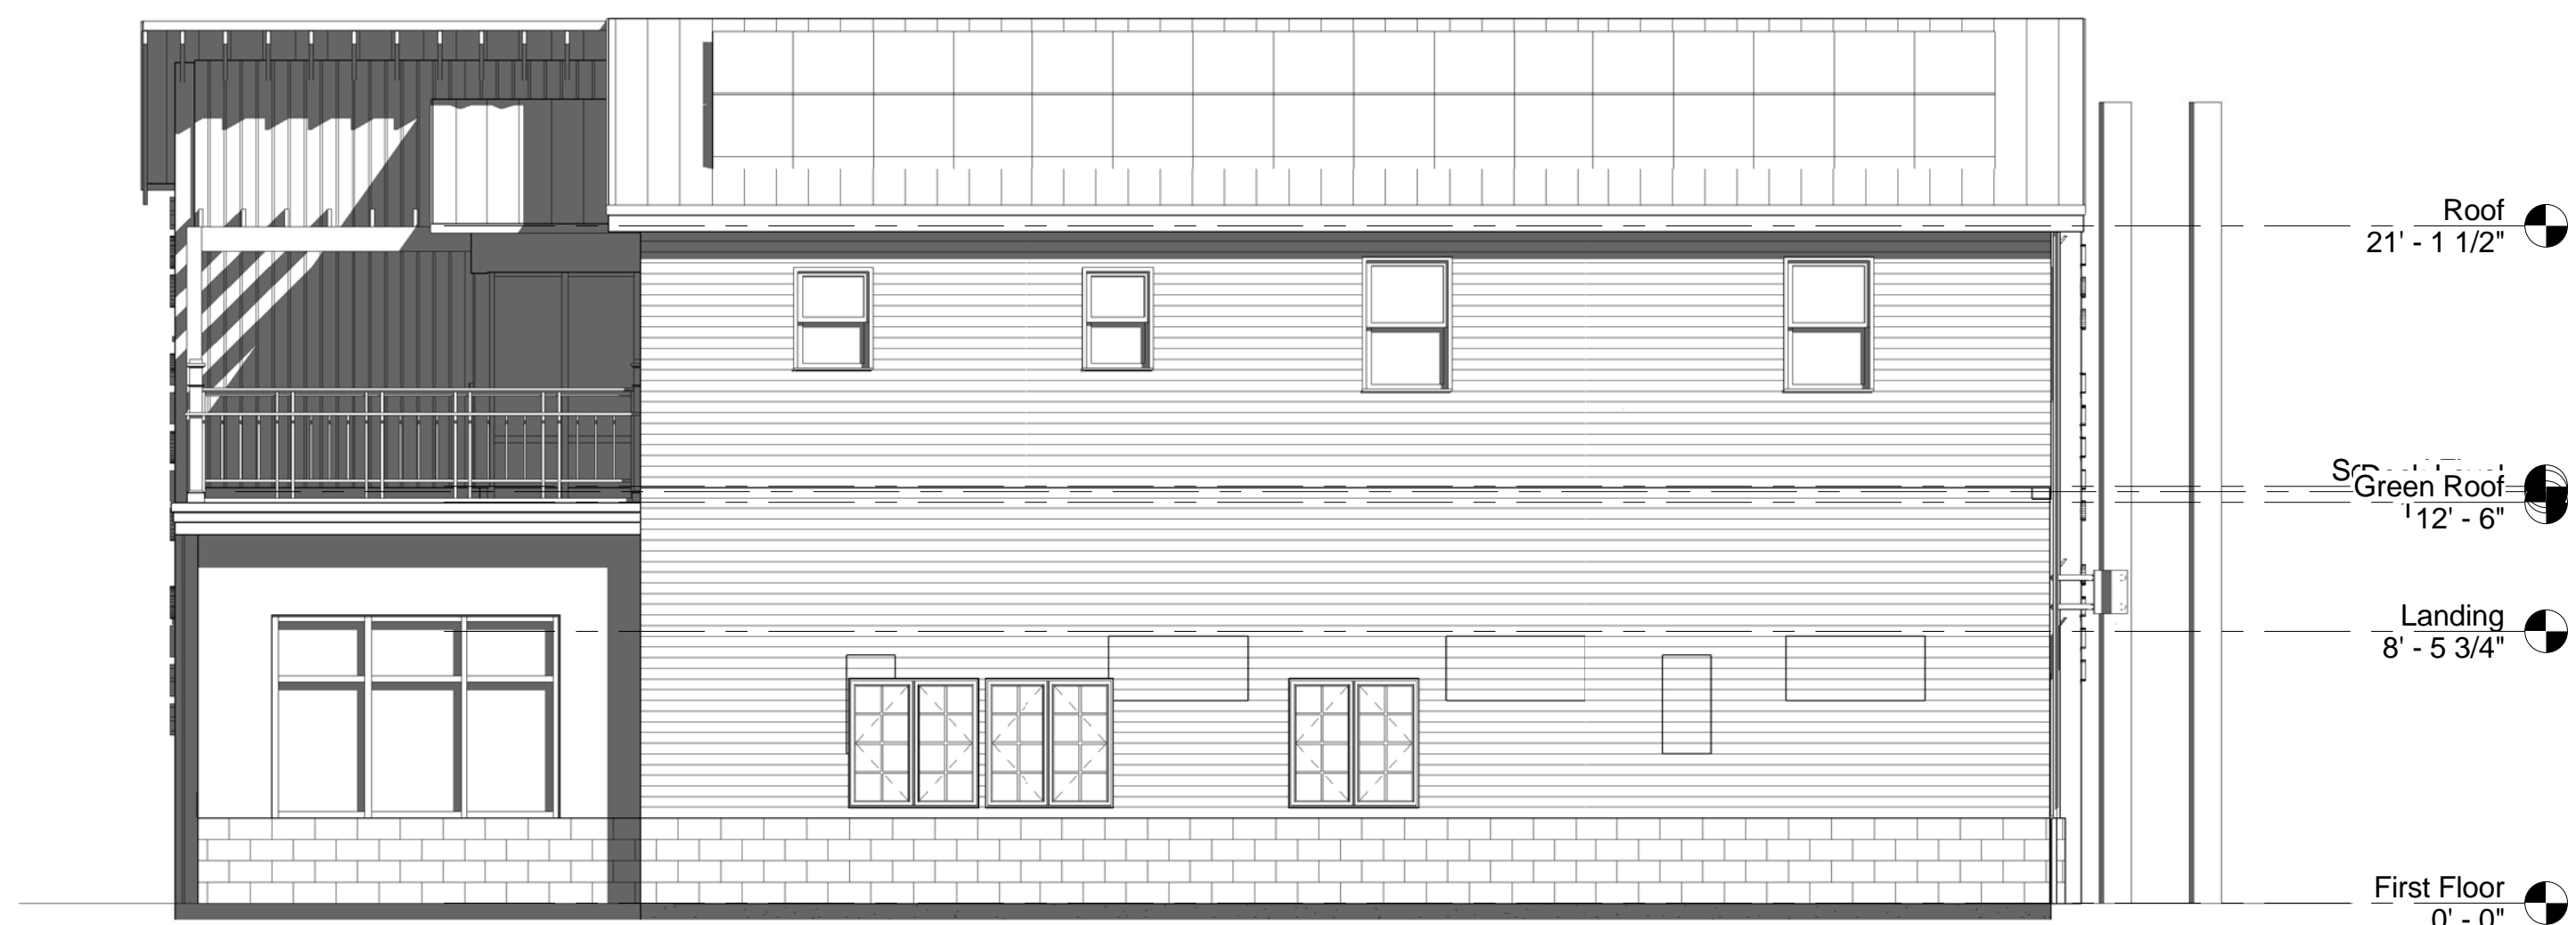

1 West-Side  
A200 3/16" = 1'-0"

2 East Side - Erie Boulevard  
A200 3/16" = 1'-0"

3 South Side  
A200 3/16" = 1'-0"

Main Entry Artist Rendering

3D View 4  
Not to Scale

4 North Side  
A200 3/16" = 1'-0"